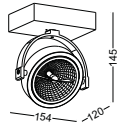

- **LSP128-SL**
  material: aluminium
  Ar111 35W
  incl. transformer
  IP20 / class I / CE
  anodized silver
  bulb easy change