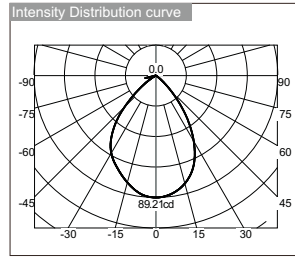

iluminance in different lighting distance

distance (m)	illuminance (lx)	diameter (m)
0.5	10761.39	0.195
1.0	2690.35	0.391
1.5	1195.71	0.586
2.0	672.59	0.781
2.5	430.46	0.976
3.0	298.93	1.172

■ Lamping: CREE XBD-R2 / 6000K / 2X3W / 700mA/acrylic diffuser
Applied for :LDC858A/LDC858B