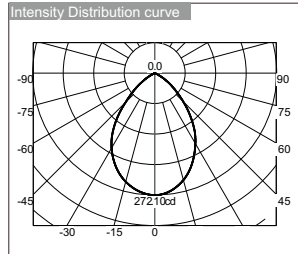

- Lamping: CREE XBD-R2 / 6000K / 5X3W / 700mA/acrylic diffuser
  Applied for :LDC860A/LDC860B