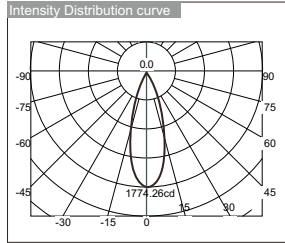

- Lamping: CREE XPE-R2 / 6000K / 9X3W / 700mA/30 degree lens
  Applied for :LBL083/LBL084/LPL147/LPL148