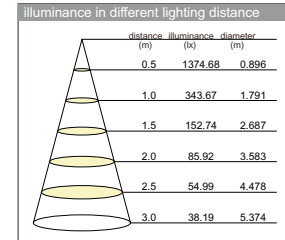

- Lamping: CREE XBD-R2 / 6000K / 7X3W / 700mA/acrylic diffuser
  Applied for :LDC861A/LDC861B