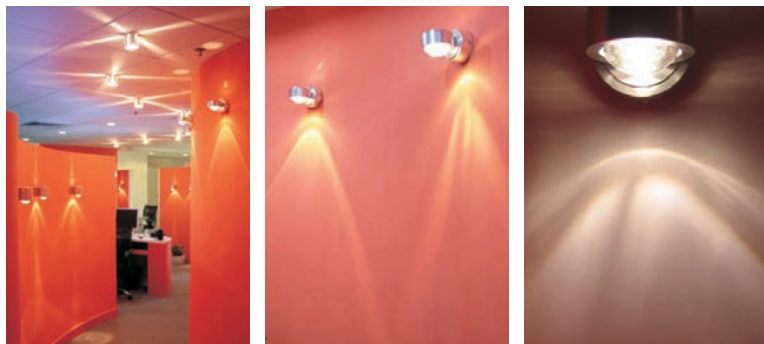

● 8107

material : aluminium
12V MR16 35W
incl.transfomer 50W
IP20 / class I / **CE**
anodized silver

● SP001

material : aluminium
12V MR16 35W
incl.transfomer 50W
IP20 / class I / **CE**
anodized silver

HALOGEN WALL SURFACE