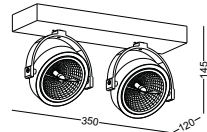

- **LSP129-SL**
  material: aluminium
  Ar111 2x35W
  incl. transformer
  IP20 / class I / CE
  anodized silver
  bulb easy change