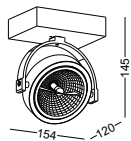

- **LSP128-BK**
  material: aluminium
  Ar111 35W
  incl. transformer
  IP20 / class I / CE
  painted black
  bulb easy change