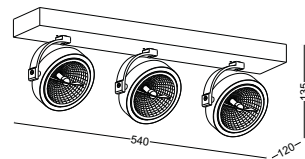

● *LSP133-SL*

material: aluminium
Ar111 3x35W
incl. transformer
IP20 / class I / CE
anodized silver
bulb easy change