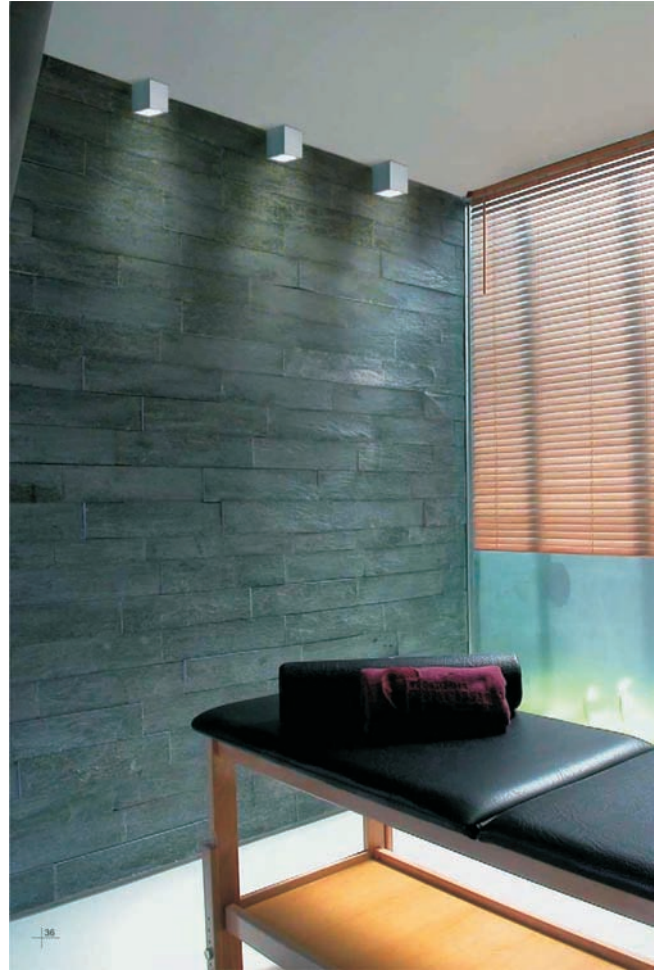

● **LWA146**

material: aluminium
Gu10 2X50W
IP20 / class I / 
black painting

HALOGEN CEILING SURFACE

- **C006-GU10**
material: aluminium
Gu10 50W
IP20 / class I / 
anodized silver

- **C007-GU10**
material: aluminium
Gu10 50W
IP20 / class I / 
anodized silver