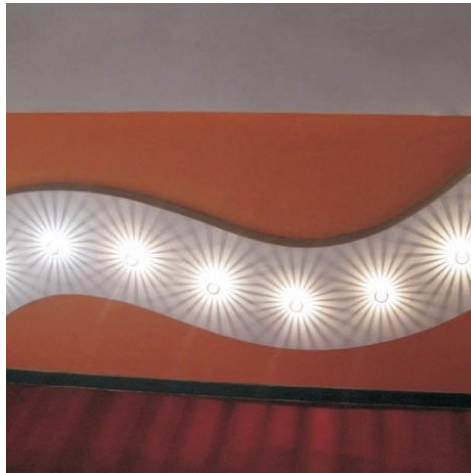

● 8004

material: aluminium
220V G5.3 50W
IP20 / class II / **CE**
anodized silver

● 8022C

material: aluminium
220V G5.3 50W
IP20 / class II / **CE**
anodized silver

HALOGEN LAMP

● 8004L

material: aluminium
220V G5.3 50W
IP20 / class II / CE
anodized silver