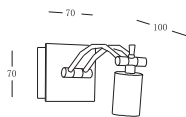

● 8019A

material: aluminium
12V MR11 35W
incl. transformer 50W
IP20 / class I /
anodized silver