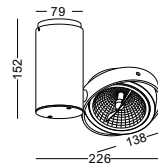

● *LSP126-WT*

material: aluminium
Ar111 35W
incl. transformer
IP20 / class I / CE
painted white
bulb easy change