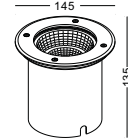

● **ODL030**

material: aluminium
stainless steel 316 cover
COB LED 13W / WW
Ra85 / 1300lm/38°
excl. power supply
IP67 / class III / **CE**
cut-off Dia110X140mm
3000k/4000k/6000k