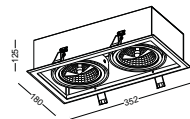

● **LDC976**

material: aluminium
Ar111 2X35W
excl. transformer
IP20 / class III/ **CE**
painted white
bulb easy change
cut-off 334X162mm