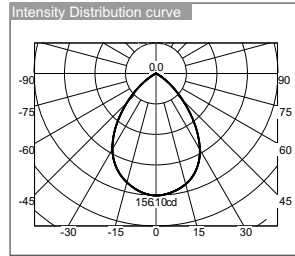

iluminance in different lighting distance

distance (m)	illuminance (lx)	diameter (m)
0.5	14272.30	0.227
1.0	3568.07	0.454
1.5	1585.81	0.682
2.0	892.02	0.909
2.5	570.89	1.136
3.0	396.45	1.363

■ Lamping: CREE XBD-R2 / 6000K / 3X3W / 700mA/acrylic diffuser
Applied for :LDC859A/LDC859B