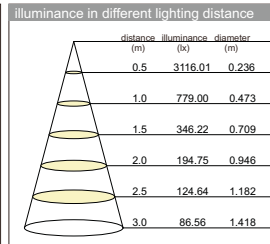

- Lamping: CREE XPE-R2 / 6000K / 3X1W / 350mA/30 degree
  Applied for :LPL149/LBL054/LBL095/LBL096/LDC898-LDC906