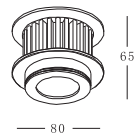

material: aluminium
220V G5.3 50W
IP20 / class II / **CE**
anodized silver

● 8001L/4B

material: aluminium
220V G5.3 50W
IP20 / class II / 
anodized silver

- 8001L/8B
material: aluminium
220V G5.3 50W
IP20 / class II / 
anodized silver