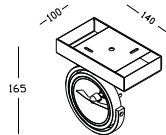

- **SP011-WT**
  material: aluminium
  Ar111 35W
  incl. transformer
  IP20 / class I / CE
  painted white
  bulb easy change