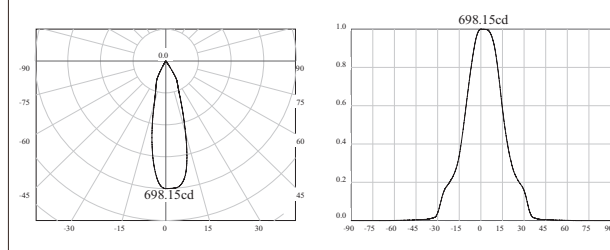

Intensity Distribution curve

illuminance in different lighting distance

■ Lamping: COB 9W / 3000K / 20V 450mA/38 degree reflector

Applied for :LPL120/LBL053/LBL119/LBL112/LBL050/LBL127/LSP112/LSP118/LDC927/LDC958/ODL029