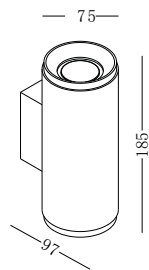

● 9003-1

material: aluminium
 12V MR11 35W
 incl. transformer 50W
 IP20 / class I / CE
 anodized silver

● 8019B

material: aluminium
12V MR11 35W
incl.transfomer 50W
IP20 / class I / 
anodized silver

- LWA145
- material: aluminium
- Gu10 50W
- IP20 / class I / 
- black painting