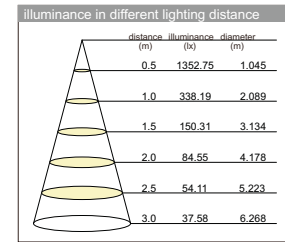

- Lamping: CREE XBD-R2 / 6000K / 8X3W / 700mA/acrylic diffuser
  Applied for :LDC862A/LDC862B