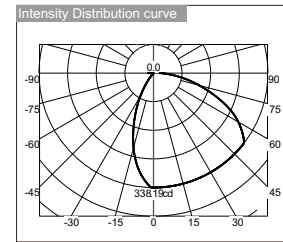

- Lamping: CREE XBD-R2 / 6000K / 8X3W / 700mA/acrylic diffuser
  Applied for :LDC862A/LDC862B