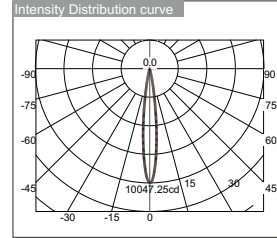

- Lamping: CREE XPE-Q3 / 3000K / 2X5x3W / 700mA/30 degree lens
  Applied for :LSP147