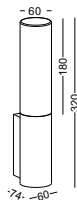

● **LWA210**

material: aluminium
solid acrylic diffuser
COB LED 5W / WW
Ra85 / 500lm
incl. power supply
IP44 / class I / **CE**
anodized black
3000k/4000k/6000k