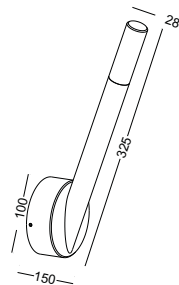

● LWA135

material: aluminium
CREE LED 3W / WW
Ra85 / 170lm
incl. power supply
IP44 / class I / CE
anodized black
acrylic shade
3000k/4000k/6000k