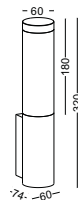

● **LWA210**

material: aluminium
solid acrylic diffuser
COB LED 5W / WW
Ra85 / 500lm
incl. power supply
IP44 / class I / **CE**
anodized black
3000k/4000k/6000k

● **LWA211**

material: aluminium
solid acrylic diffuser
COB LED 5W / WW
Ra85 / 500lm
incl. power supply
IP44 / class I / **CE**
anodized black
3000k/4000k/6000k