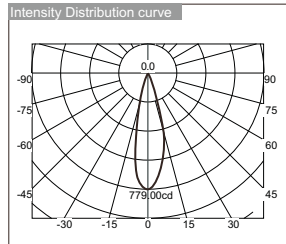

- Lamping: CREE XPE-R2 / 6000K / 3X1W / 350mA/30 degree
  Applied for :LPL149/LBL054/LBL095/LBL096/LDC898-LDC906