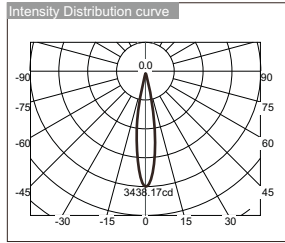

- Lamping: CREE XPE-Q3 / 3000K / 6X2W / 600mA/30 degree lens
  Applied for :LSP151/LPL139/LBL074