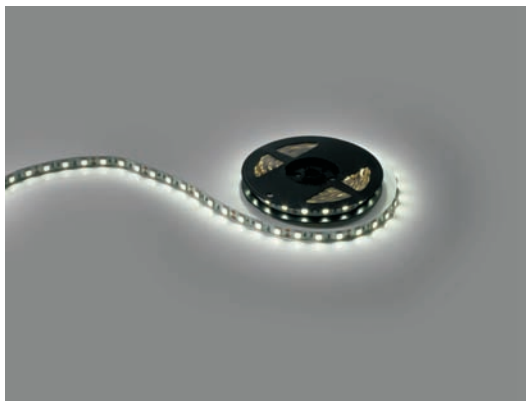

LED STRIPS

LTP001
Ip20 for indoor use
Cut every three chips
cool white, warm white, neutral white
red, green, blue, yellow available
12V power-supply