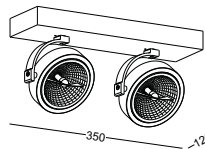

● *LSP132-SL*

material: aluminium
Ar111 2x35W
incl. transformer
IP20 / class I / CE
anodized silver
bulb easy change