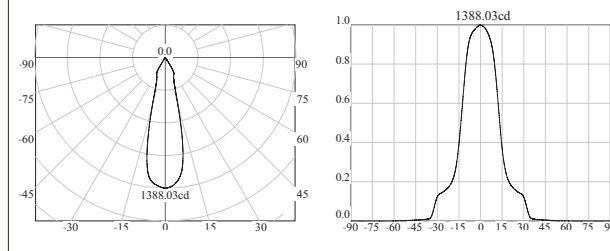

Intensity Distribution curve