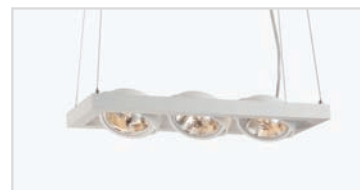

● *Sp034*

material: aluminium
Ar111 4x35W
incl. transformer
IP20 / class I / CE
painted white
bulb easy change