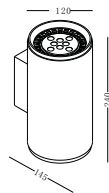

● **LWA148**

material: aluminium
Ar111 2x35W
incl. transformer
IP20 / class I / **CE**
painted black
bulb easy change

Remark: lamp source in picture
is philips Ar111 LED 10W,
in production is halogen
Ar111 35W bulb