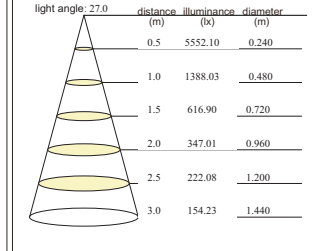

illuminance in different lighting distance