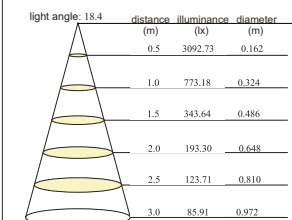

illuminance in different lighting distance