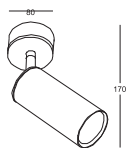

85

120

● 8088-SL

material: aluminium
12V MR16 35W
incl. transformer 50W
IP20 / class I / **CE**
anodized silver

● 8088-BK

material: aluminium
12V MR16 35W
incl. transformer 50W
IP20 / class I / **CE**
anodized black