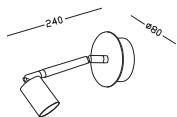

● 8019B

material: aluminium
12V MR11 35W
incl.transfomer 50W
IP20 / class I /
anodized silver