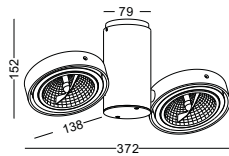

● *LSP127-WT*

material: aluminium
Ar111 2x35W
incl. transformer
IP20 / class I / CE
painted white
bulb easy change