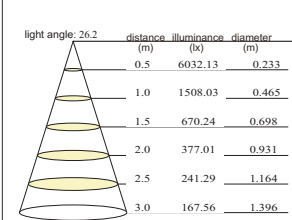

illuminance in different lighting distance