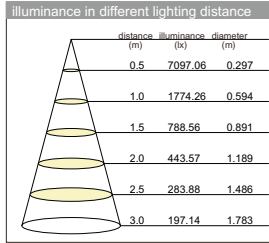

- Lamping: CREE XPE-R2 / 6000K / 9X3W / 700mA/30 degree lens
  Applied for :LBL083/LBL084/LPL147/LPL148