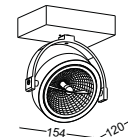

● *LSP128-WT*

material: aluminium
Ar111 35W
incl. transformer
IP20 / class I / CE
painted white
bulb easy change