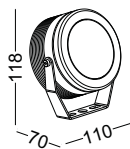

● **LSP156**

material: aluminium
COB LED 9W / WW
Ra85 / 900lm/38°
excl. power supply
IP67 / class III / CE
anodized black
3000k/4000k/6000k