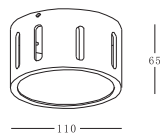

- 8001L/8B
  material: aluminium
  220V G5.3 50W
  IP20 / class II /
  anodized silver