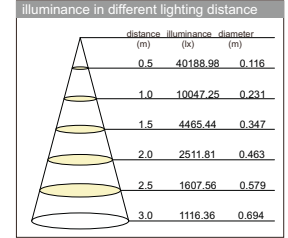

- Lamping: CREE XPE-Q3 / 3000K / 2X5x3W / 700mA/30 degree lens
  Applied for :LSP147