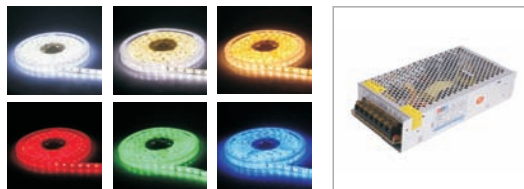

Order code	Size	Chips	Qty.chips/M	Watt/M	Lumens	Color available	Input voltage	Length per rope	IP RATING
LTP001	10mm	5050	60pcs	15W	720lm	ww/cw/nw/R/Y/B/G	12V	5 meter	Ip20
LTP002	10mm	5050	60pcs	15W	720lm	ww/cw/nw/R/Y/B/G	12V	5 meter	IP43