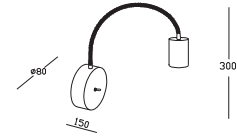

● 8053

material: aluminium
12V G4 35W
incl. transformer 50W
IP20 / class I / CE
anodized silver

● 8019A

material: aluminium
12V MR11 35W
incl. transformer 50W
IP20 / class I / 
anodized silver

● 8020

material: aluminium
2pcs 12V G4 20W
incl.transfomer 50W
IP20 / class I /  
anodized silver