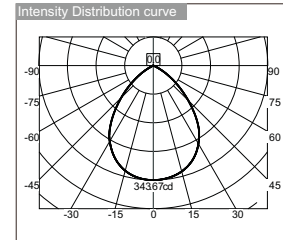

- Lamping: CREE XBD-R2 / 6000K / 7X3W / 700mA/acrylic diffuser
  Applied for :LDC861A/LDC861B