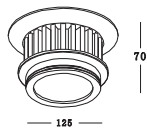

● 8004

material: aluminium
220V G5.3 50W
IP20 / class II / **CE**
anodized silver

● 8022C

material: aluminium
220V G5.3 50W
IP20 / class II / **CE**
anodized silver

HALOGEN LAMP

● 8004L

material: aluminium
220V G5.3 50W
IP20 / class II / CE
anodized silver