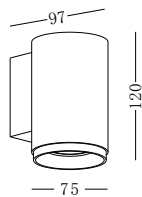

- LWA145
- material: aluminium
- Gu10 50W
- IP20 / class I /
- black painting