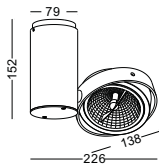

● **LSP126-SL**

material: aluminium
Ar111 35W
incl. transformer
IP20 / class I / CE
anodized silver
bulb easy change