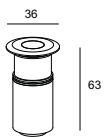

● **ODL020**

material: stainless steel
LED 1W / WW
Ra85/ 100lm/30 °
excl. power supply
IP67 / class III/CE
stainless steel 316 cover
cooper lamp body
cut-out dia 28mm