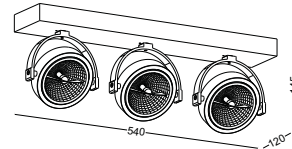

- **LSP130-SL**
  material: aluminium
  Ar111 3x35W
  incl. transformer
  IP20 / class I / CE
  anodized silver
  bulb easy change