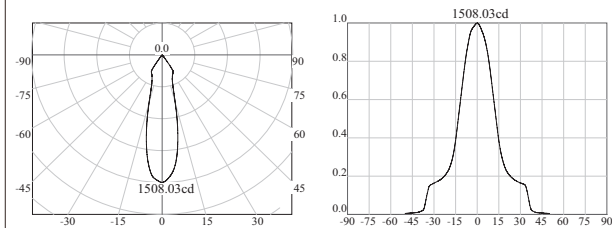

■ Lamping: COB 13W / 3000K / 20V 650mA/38 degree reflector

Applied for :LPL186/LBL120/LBL111/LBL134/LBL129/LSP113/LSP120/LSP135/LDC928/LDC961/ODL030

Intensity Distribution curve