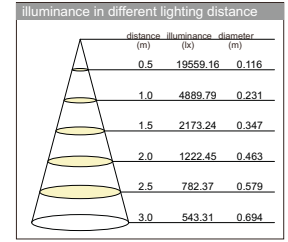

Intensity Distribution curve

illuminance in different lighting distance

- Lamping: CREE XPE-Q3 / 3000K / 6X2W / 600mA/30 degree lens
Applied for :LSP151/LPL139/LBL074

- Lamping: CREE XPE-Q3 / 3000K / 5x3W / 700mA/30 degree lens
Applied for :LSP146