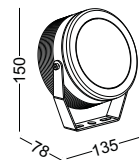

● **LSP157**

material: aluminium
COB LED 13W / WW
Ra85 / 1300lm/38°
excl. power supply
IP67 / class III / CE
anodized black
3000k/4000k/6000k