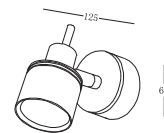

● SP001

material : aluminium
12V MR16 35W
incl.transfomer 50W
IP20 / class I / **CE**
anodized silver