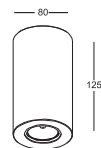

● **LWA146**

material: aluminium
Gu10 2X50W
IP20 / class I / 
black painting

HALOGEN CEILING SURFACE

- **C006-GU10**
material: aluminium
Gu10 50W
IP20 / class I / 
anodized silver

- **C007-GU10**
material: aluminium
Gu10 50W
IP20 / class I / 
anodized silver