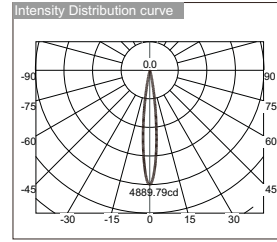

Intensity Distribution curve

illuminance in different lighting distance

- Lamping: CREE XPE-Q3 / 3000K / 6X2W / 600mA/30 degree lens
Applied for :LSP151/LPL139/LBL074

- Lamping: CREE XPE-Q3 / 3000K / 5x3W / 700mA/30 degree lens
Applied for :LSP146