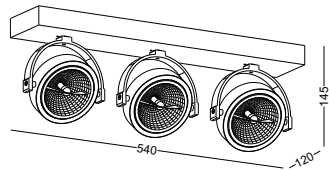

● *LSP130-WT*

material: aluminium
Ar111 3x35W
incl. transformer
IP20 / class I / CE
painted white
bulb easy change