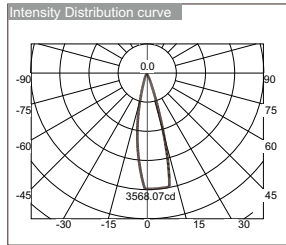

iluminance in different lighting distance

distance (m)	illuminance (lx)	diameter (m)
0.5	356.84	0.763
1.0	89.21	1.526
1.5	39.65	2.290
2.0	22.30	3.053
2.5	14.27	3.816
3.0	9.91	4.579

■ Lamping: CREE XPE-Q3 / 3000K / 2X6X3W / 700mA/30 degree lens
Applied for :LSP105/LBL081/LDC924