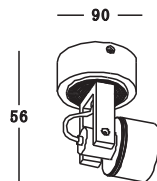

55

—140—

● 8022L

material: aluminium
220V G5.3 50W
IP20 / class II / CE
anodized silver

HALOGEN SPOT LIGHTS

HALOGEN LAMP

● 8021/1

material: aluminium
12V MR16 35W
incl. transformer 50W
IP20 / class I / CE
anodized silver