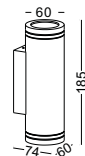

● **LWA216**

material: aluminium
COB LED 2X5W / WW
Ra85 / 1000lm/38°
incl. power supply
IP44 / class I / CE
anodized black
3000k/4000k/6000k