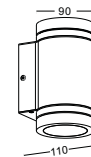

● LWA174A

material: aluminium
COB LED 10W / WW
Ra85 / 1000lm/38°
incl. power supply
IP44 / class I /
anodized black
3000k/4000k/6000k