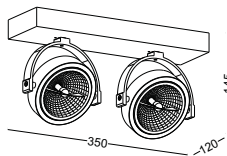

- **LSP129-BK**
  material: aluminium
  Ar111 2x35W
  incl. transformer
  IP20 / class I / CE
  painted black
  bulb easy change