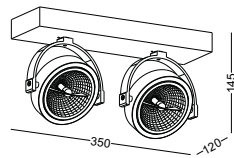

● *LSP129-WT*

material: aluminium
Ar111 2x35W
incl. transformer
IP20 / class I / CE
painted white
bulb easy change