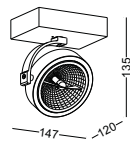

● *LSP131-SL*

material: aluminium
Ar111 35W
incl. transformer
IP20 / class I / CE
anodized silver
bulb easy change