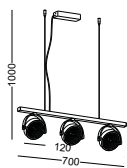

● **LPL178**

material: aluminium
Ar111 3x35W
incl. transformer
IP20 / class I / CE
anodized silver
bulb easy change