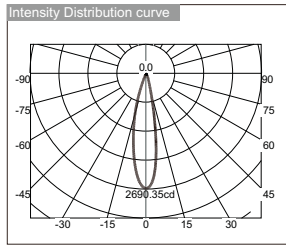

■ Lamping: CREE XPE-Q3 / 3000K / 6x3W / 700mA/30 degree lens
Applied for :LSP103/LSP104/LBL080/LDC923