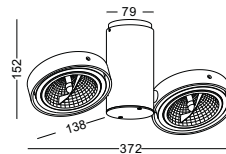

● **LSP127-SL**

material: aluminium
Ar111 2x35W
incl. transformer
IP20 / class I / CE
anodized silver
bulb easy change