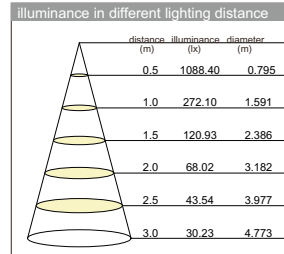

- Lamping: CREE XBD-R2 / 6000K / 5X3W / 700mA/acrylic diffuser
  Applied for :LDC860A/LDC860B