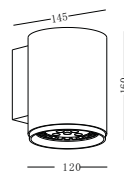

● *LBL006-WT*

material: aluminium
Ar111 35W
incl. transformer
IP20 / class I / CE
painted white
bulb easy change
size 140X140X120mm

Remark: lamp source in picture
is philips Ar111 LED 10W,
in production is halogen
Ar111 35W bulb

● *LBL006-BK*

material: aluminium
Ar111 35W
incl. transformer
IP20 / class I / CE
painted black
bulb easy change
size 140X140X120mm

● *LBL087-BK*

material: aluminium
Ar111 35W
incl. transformer
IP20 / class I / CE
painted black
bulb easy change
size Dia120X145mm