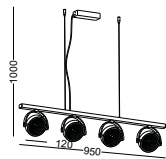

● **LPL179**

material: aluminium
Ar111 4x35W
incl. transformer
IP20 / class I / CE
anodized silver
bulb easy change