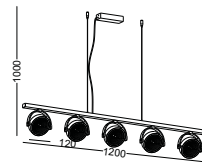

● **LPL180**

material: aluminium
Ar111 5x35W
incl. transformer
IP20 / class I / CE
anodized silver
bulb easy change