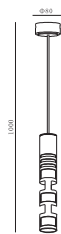

material: aluminium
Gu10 2X50W
IP20 / class I / 
white painting
meas: 90X180X100MM

● **BL003**

material: aluminium
Gu10 3X50W
IP20 / class I / 
white painting
meas: 90X270X100MM

HALOGEN PENDENTS

HALOGEN LAMP