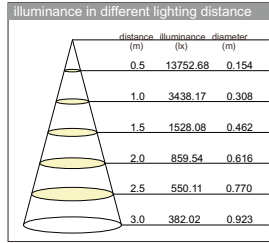

- Lamping: CREE XPE-Q3 / 3000K / 6X2W / 600mA/30 degree lens
  Applied for :LSP151/LPL139/LBL074