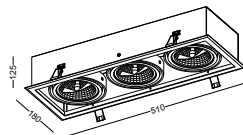

● **LDC975**

material: aluminium
Ar111 3X35W
excl. transformer
IP20 / class III/ **CE**
painted white
bulb easy change
cut-off 492X162mm