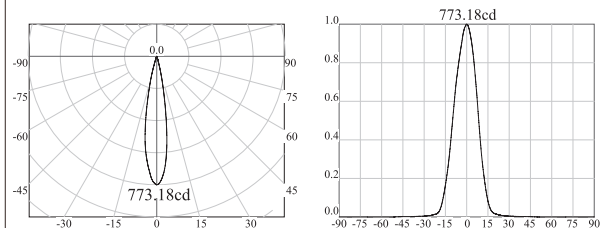

Intensity Distribution curve