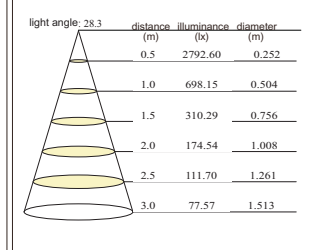

Intensity Distribution curve

illuminance in different lighting distance

■ Lamping: COB 9W / 3000K / 20V 450mA/38 degree reflector

Applied for :LPL120/LBL053/LBL119/LBL112/LBL050/LBL127/LSP112/LSP118/LDC927/LDC958/ODL029