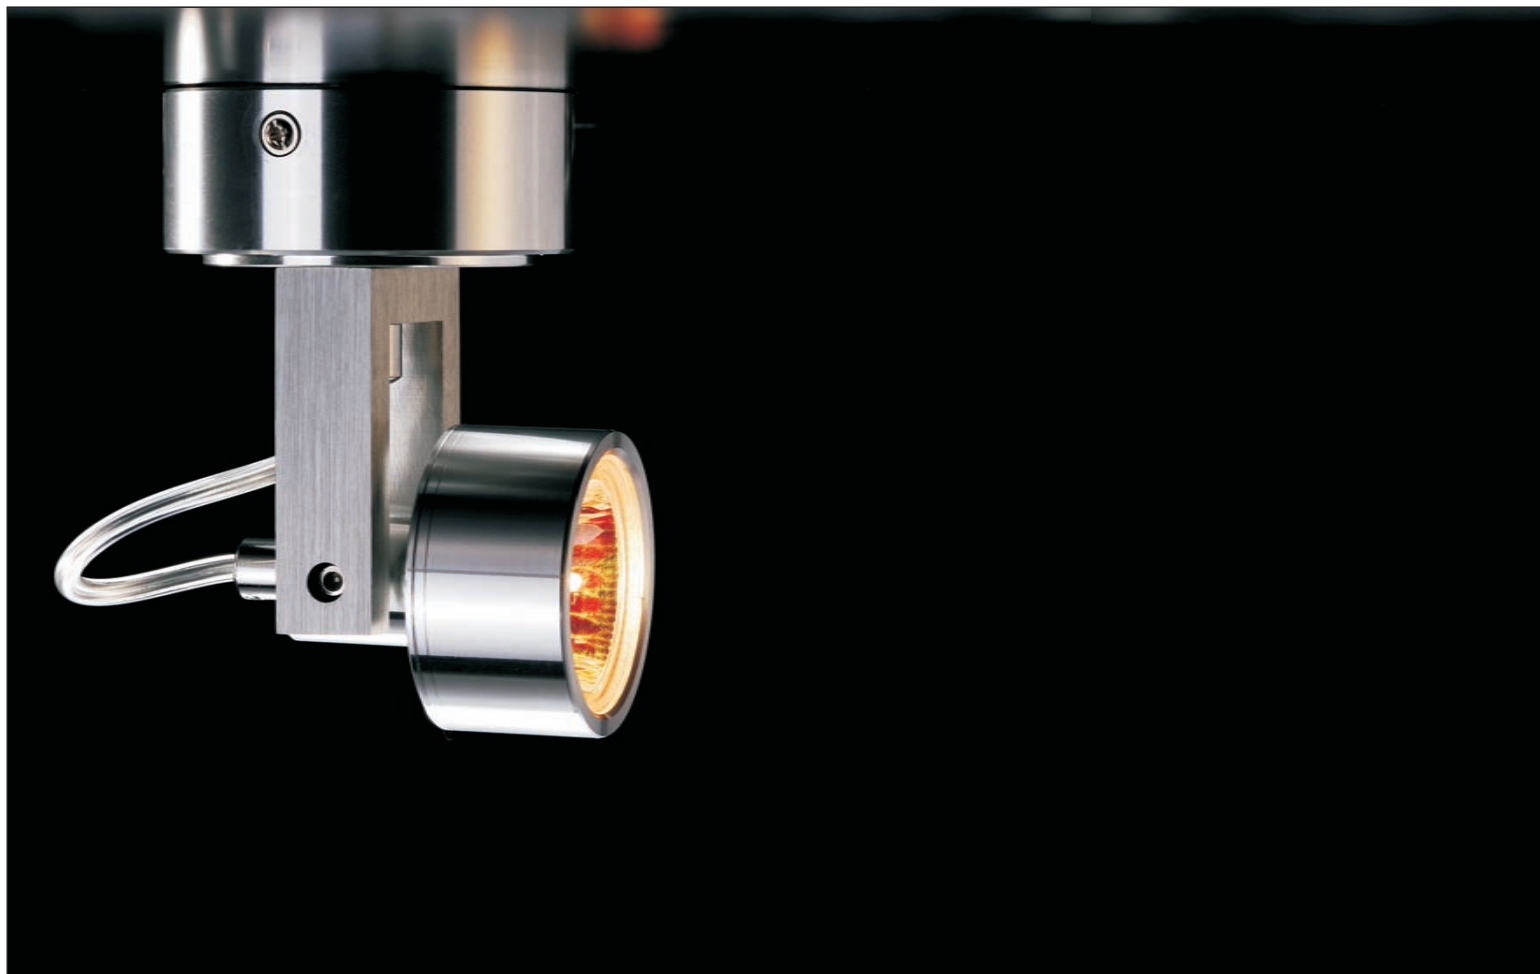

55

—140—

● 8022L

material: aluminium
220V G5.3 50W
IP20 / class II / CE
anodized silver

HALOGEN SPOT LIGHTS

HALOGEN LAMP

● 8021/1

material: aluminium
12V MR16 35W
incl. transformer 50W
IP20 / class I / CE
anodized silver