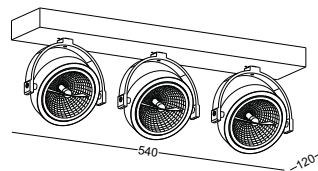

AR111 LAMP SERIES

- **LSP128-BK**
material: aluminium
Ar111 35W
incl. transformer
IP20 / class I / CE
painted black
bulb easy change

- **LSP129-BK**
material: aluminium
Ar111 2x35W
incl. transformer
IP20 / class I / CE
painted black
bulb easy change